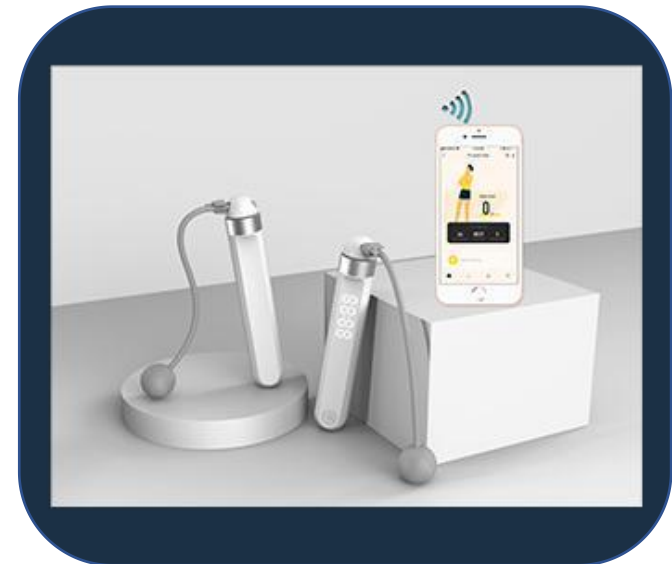

- The RC1 smart skipping rope has an LED display, which can clearly see current exercise data. The built-in wireless function supports connection to the mobile APP, and the data is transmitted to the APP in real time.
- It supports a variety of sports modes in APP, as well as a competitive mode. The smart function in jump rope can make our skipping exercise more interesting.

RC1

Built-in Motor

The built-in vibration motor can prompt you that your goals achieved or times up in a timely and effective manner when you are immersed in exercise.

Smooth Bearing

The fast-turning 360 degree bearing design helps to jump easily.

RC1

Built-in Hall Sensor

Built-in three-axis Hall sensor, counting more accurate.

Real-time Data Transfer

Built-in wireless function, real-time transmission of exercise data to the mobile phone APP, every exercise is recorded.

RC2

- The RC2 smart skipping rope has built-in weights, making it more powerful to hold the handle. The handle surface has a non-slip texture design, so you don't have to worry about slipping even if your palms are sweaty.
- Simple and easy-to-operate lock, easy to adjust the length of the skipping rope. The PVC material rope saves you the trouble of knotting.
- There are also optional cordless balls, which consider various needs in multiple directions, especially suitable for beginners and children.